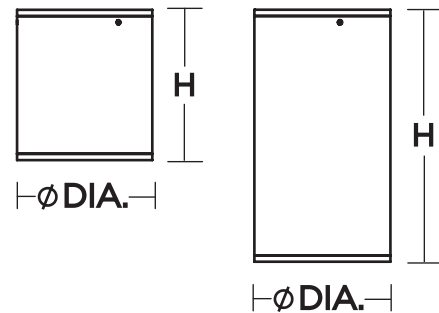

LOCATION		DATE
PREPARED BY		QUANTITY
COMMENTS		FIXTURE TYPE
CATALOG NUMBER		

Everly LED Outdoor Ceiling EYVW Series

Features

This outdoor LED light is ideal for security and general lighting. Provides lighting in residential, commercial, and hospitality applications. Fixture mounts to standard junction box (not included).

Construction

Die-cast aluminum construction. Standard mounting holes and hardware are included. Power supply connections must be made inside a junction box (not included).

Finish

Black or powder coated or Satin Nickel finish.

Diffuser

Frosted glass diffuser.

Electrical

Input 120-277 VAC 60 / HZ.
Dimmable with 0-10V dimmers.
Minimum starting temp -4°F / -20°C.

Lamping

Fixture includes a LED modules capable of producing:
12W = 1000 delivered lumens
Selectable 3000K, 3500K, 4000K (CCT).
Rated for 50,000 Hrs., 90 CRI.

Certification

All fixtures are cETLus listed for wet locations.
Title 24/JA8 Compliant

Warranty

Limited warranty: This fixture is free from defects in materials and workmanship for a period of 5 years from date of purchase.

**Specifications and dimensions
subject to change without notice.**

Ordering Information:

Black	Satin Nickel	LED	Delivered Lumens	Adjustable CCT	DIA.	H
EYVW0405LAJD2BK	EYVW0405LAJD2SN	12W	1000	3000K/3500K/4000K	4-1/4"	4-3/4"
EYVW0408LAJD2BK	EYVW0408LAJD2SN	12W	1000	3000K/3500K/4000K	4-1/4"	8"